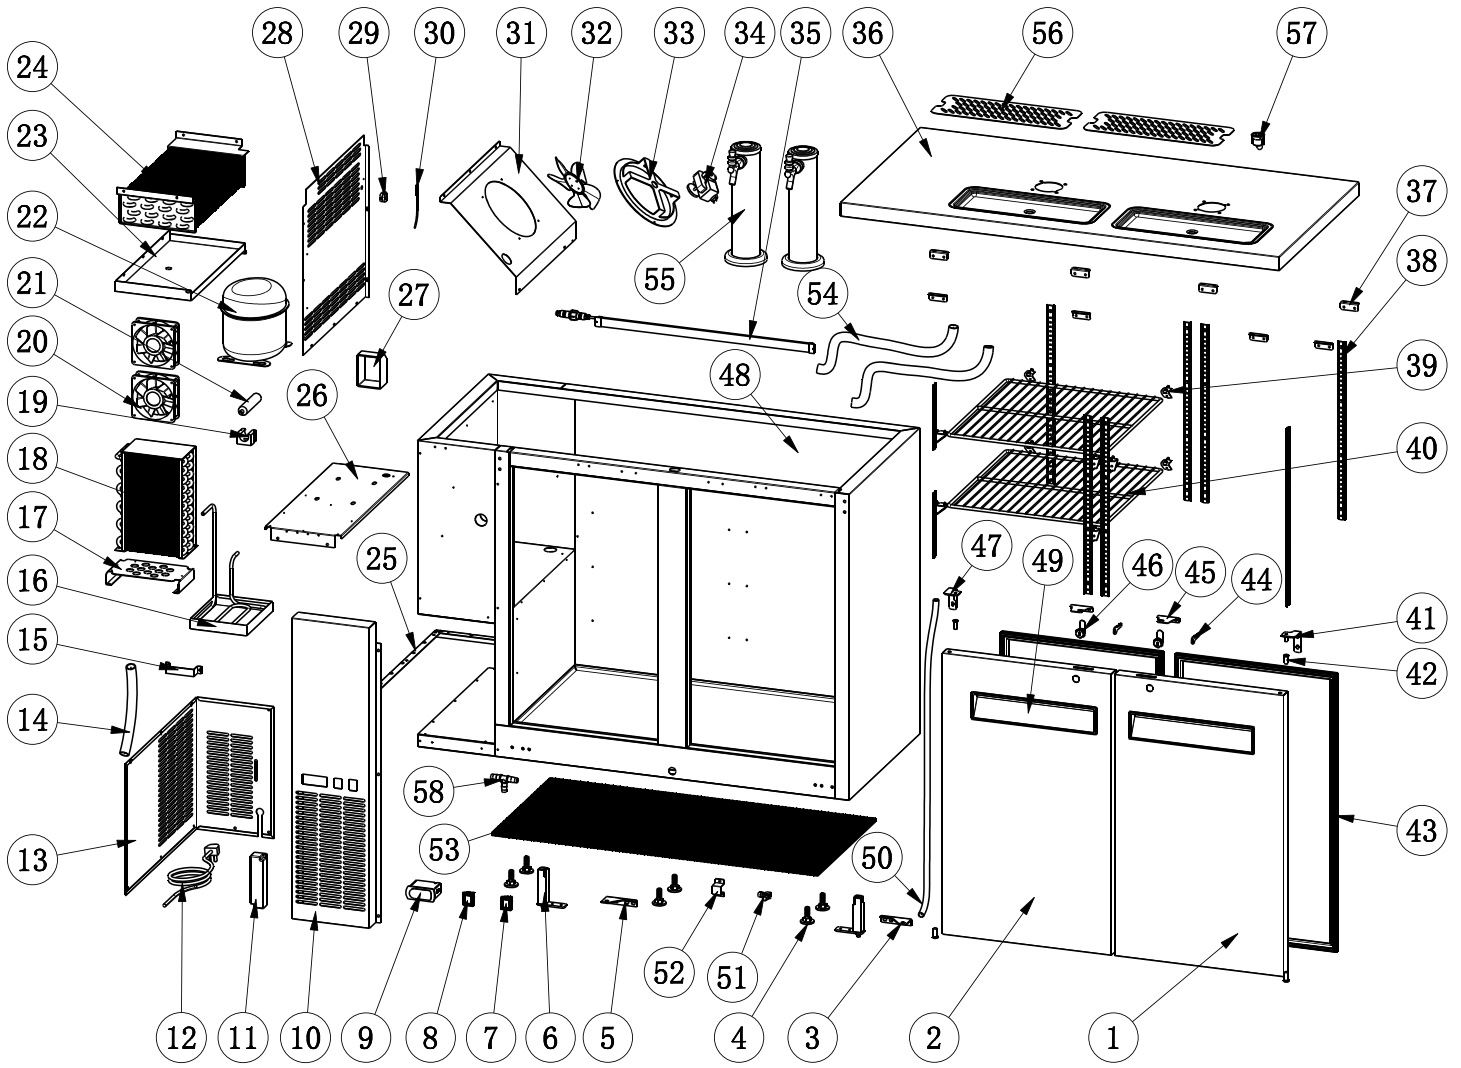

Parts Breakdown

Model BB-CN-0016-DH 50064

Parts Breakdown

Model BB-CN-0016-DH 50064

Item No.	Description	Position	Item No.	Description	Position	Item No.	Description	Position
AF795	Right Door for 50064	1	AA128	Condenser Fan Motor for 50064	20	AA435	Shelf for 50064	40
AF796	Left Door for 50064	2	AA371	Filter for 50064	21	AA436	Upper Right Hinge for 50064	41
AA359	Bottom Right Hinge for 50064	3	AF088	Compressor for 50064	22	AA388	Axis Cover for 50064	42
AA185	Leveling Feet for 50064	4	AF779	Inner Drain Pan for 50064	23	AA458	Gasket for 50064	43
AA360	Bottom Left Hinge for 50064	5	AA373	Evaporator for 50064	24	AA196	Key for 50064	44
AA398	Bottom Hinge Axis for 50064	6	AF780	Fixed Mounts for Back Grill for 50064	25	AF761	Lock Plate for 50064	45
AA124	Power Switch for 50064	7	AF781	Compressor Installation Board for 50064	26	AA197	Lock for 50064	46
AA362	LED Light Switch for 50064	8	AF782	Evaporator Cover for 50064	28	AF786	Upper Light Hinge for 50064	47
AB109	Thermostat for 50064	9	AA378	Temperature Probe Fixer for 50064	29	AA418	Door Handle for 50064	49
AF776	Control Panel for 50064	10	AA379	Temperature Probe for 50064	30	AA528	Drain Hose for 50064	50
AA364	LED Power Supply for 50064	11	AF783	Evaporator Fan Installation Board for 50064	31	AA529	Plastic Connector for 50064	51
AA365	Power Cord for 50064	12	AA962	Blade of Evaporator Fan Motor for 50064	32	AF787	Baffle for 50064	52
AF777	Back Grill for 50064	13	AF784	Evaporator Fan Holder for 50064	33	AA531	Rubber Pad for 50064	53
AA216	Drain Tube for 50064	14	AA913	Evaporator Fan Motor for 50064	34	AA532	Corrugated Pipe for 50064	54
AB974	Handle for Installation Board for 50064	15	68296	LED Light for 50064	35	AA533	Beer Tower Kit - One Tap for 50064	55
AF087	Outer Drain Pan for 50064	16	AF797	Top Board for 50064	36	AF762	Cover for Beer Drip Pan for 50064	56
AF778	Condenser Installation Board for 50064	17	AF764	Top Board Fixer for 50064	37	69703	Elbow Pipe for 50064	57
AA370	Condenser for 50064	18	AF176	K Strip-4 Holes for 50064	38	AA557	Plastic T-Junction for 50064	58
AB595	Filter Fixer for 50064	19	26884	K Clip for 50064	39			